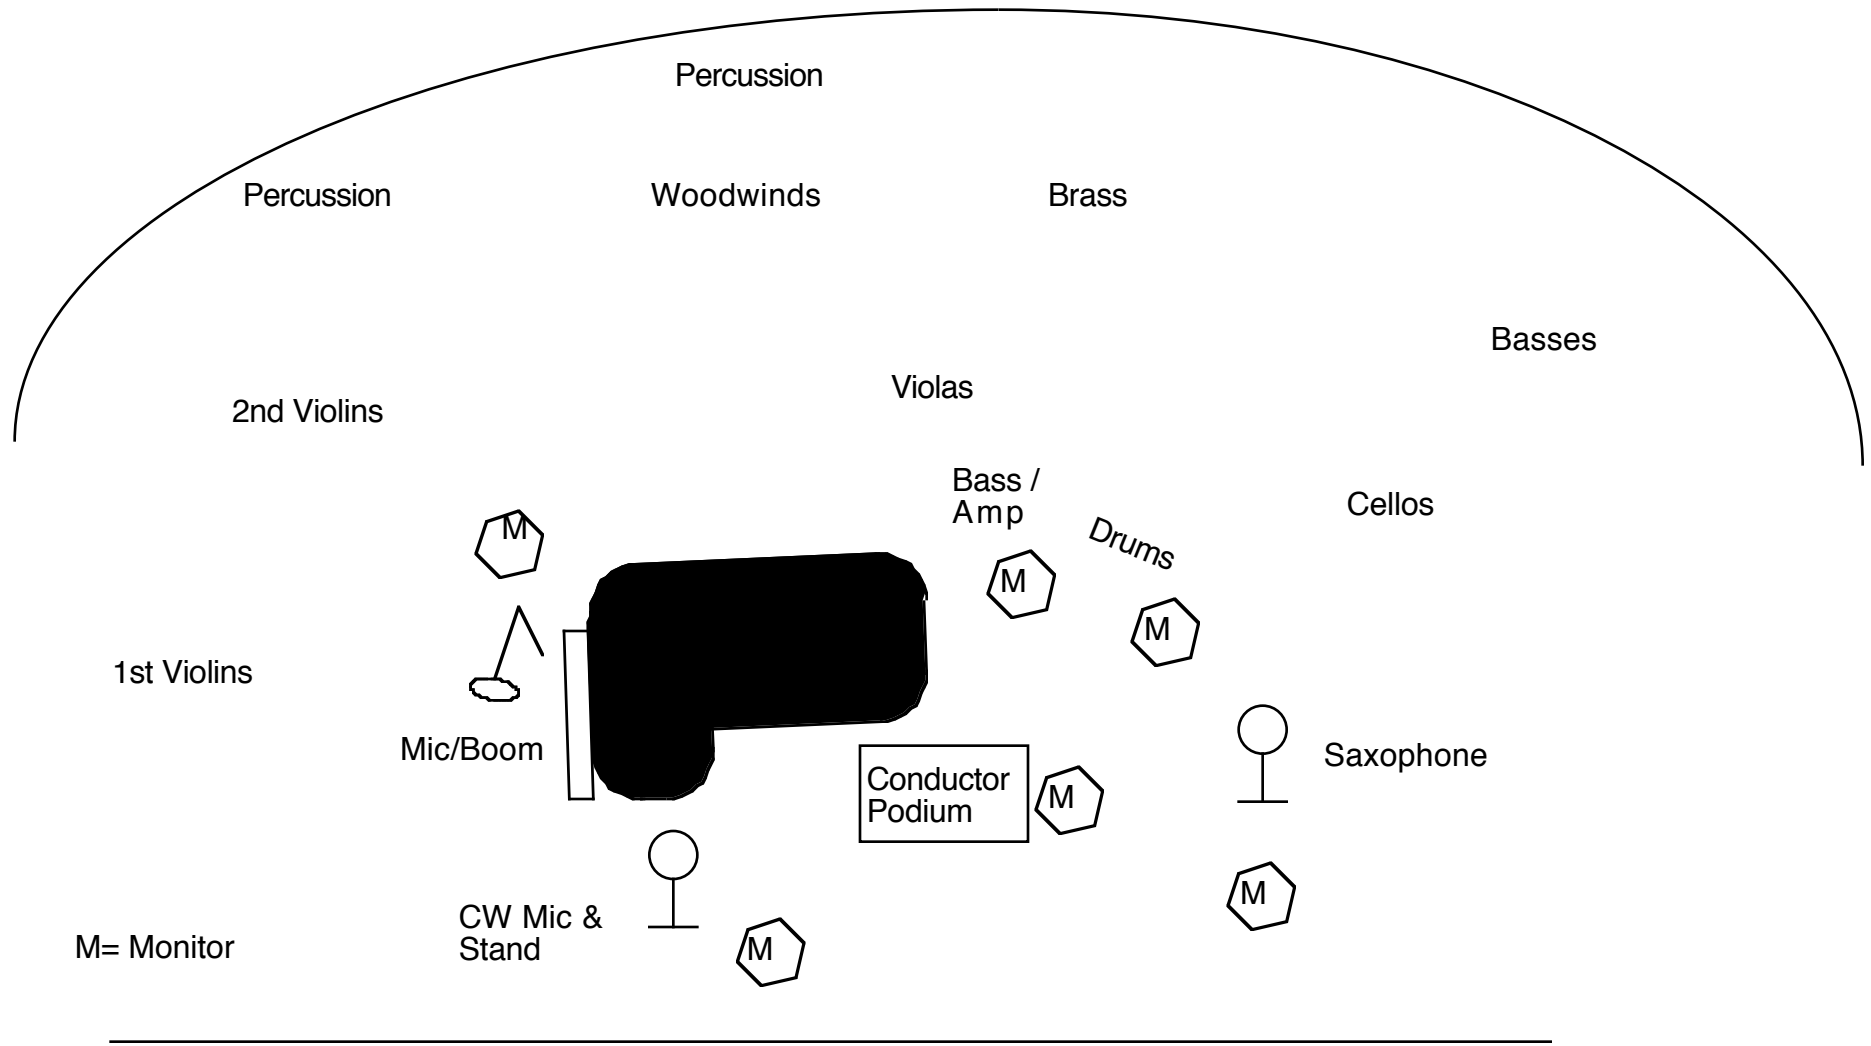

Carol Welsman Quartet - Symphony Orchestra - Stage Set-up & Requirements

M= Monitor

Note: Water glass on black stool or small black table- accessible to vocalist